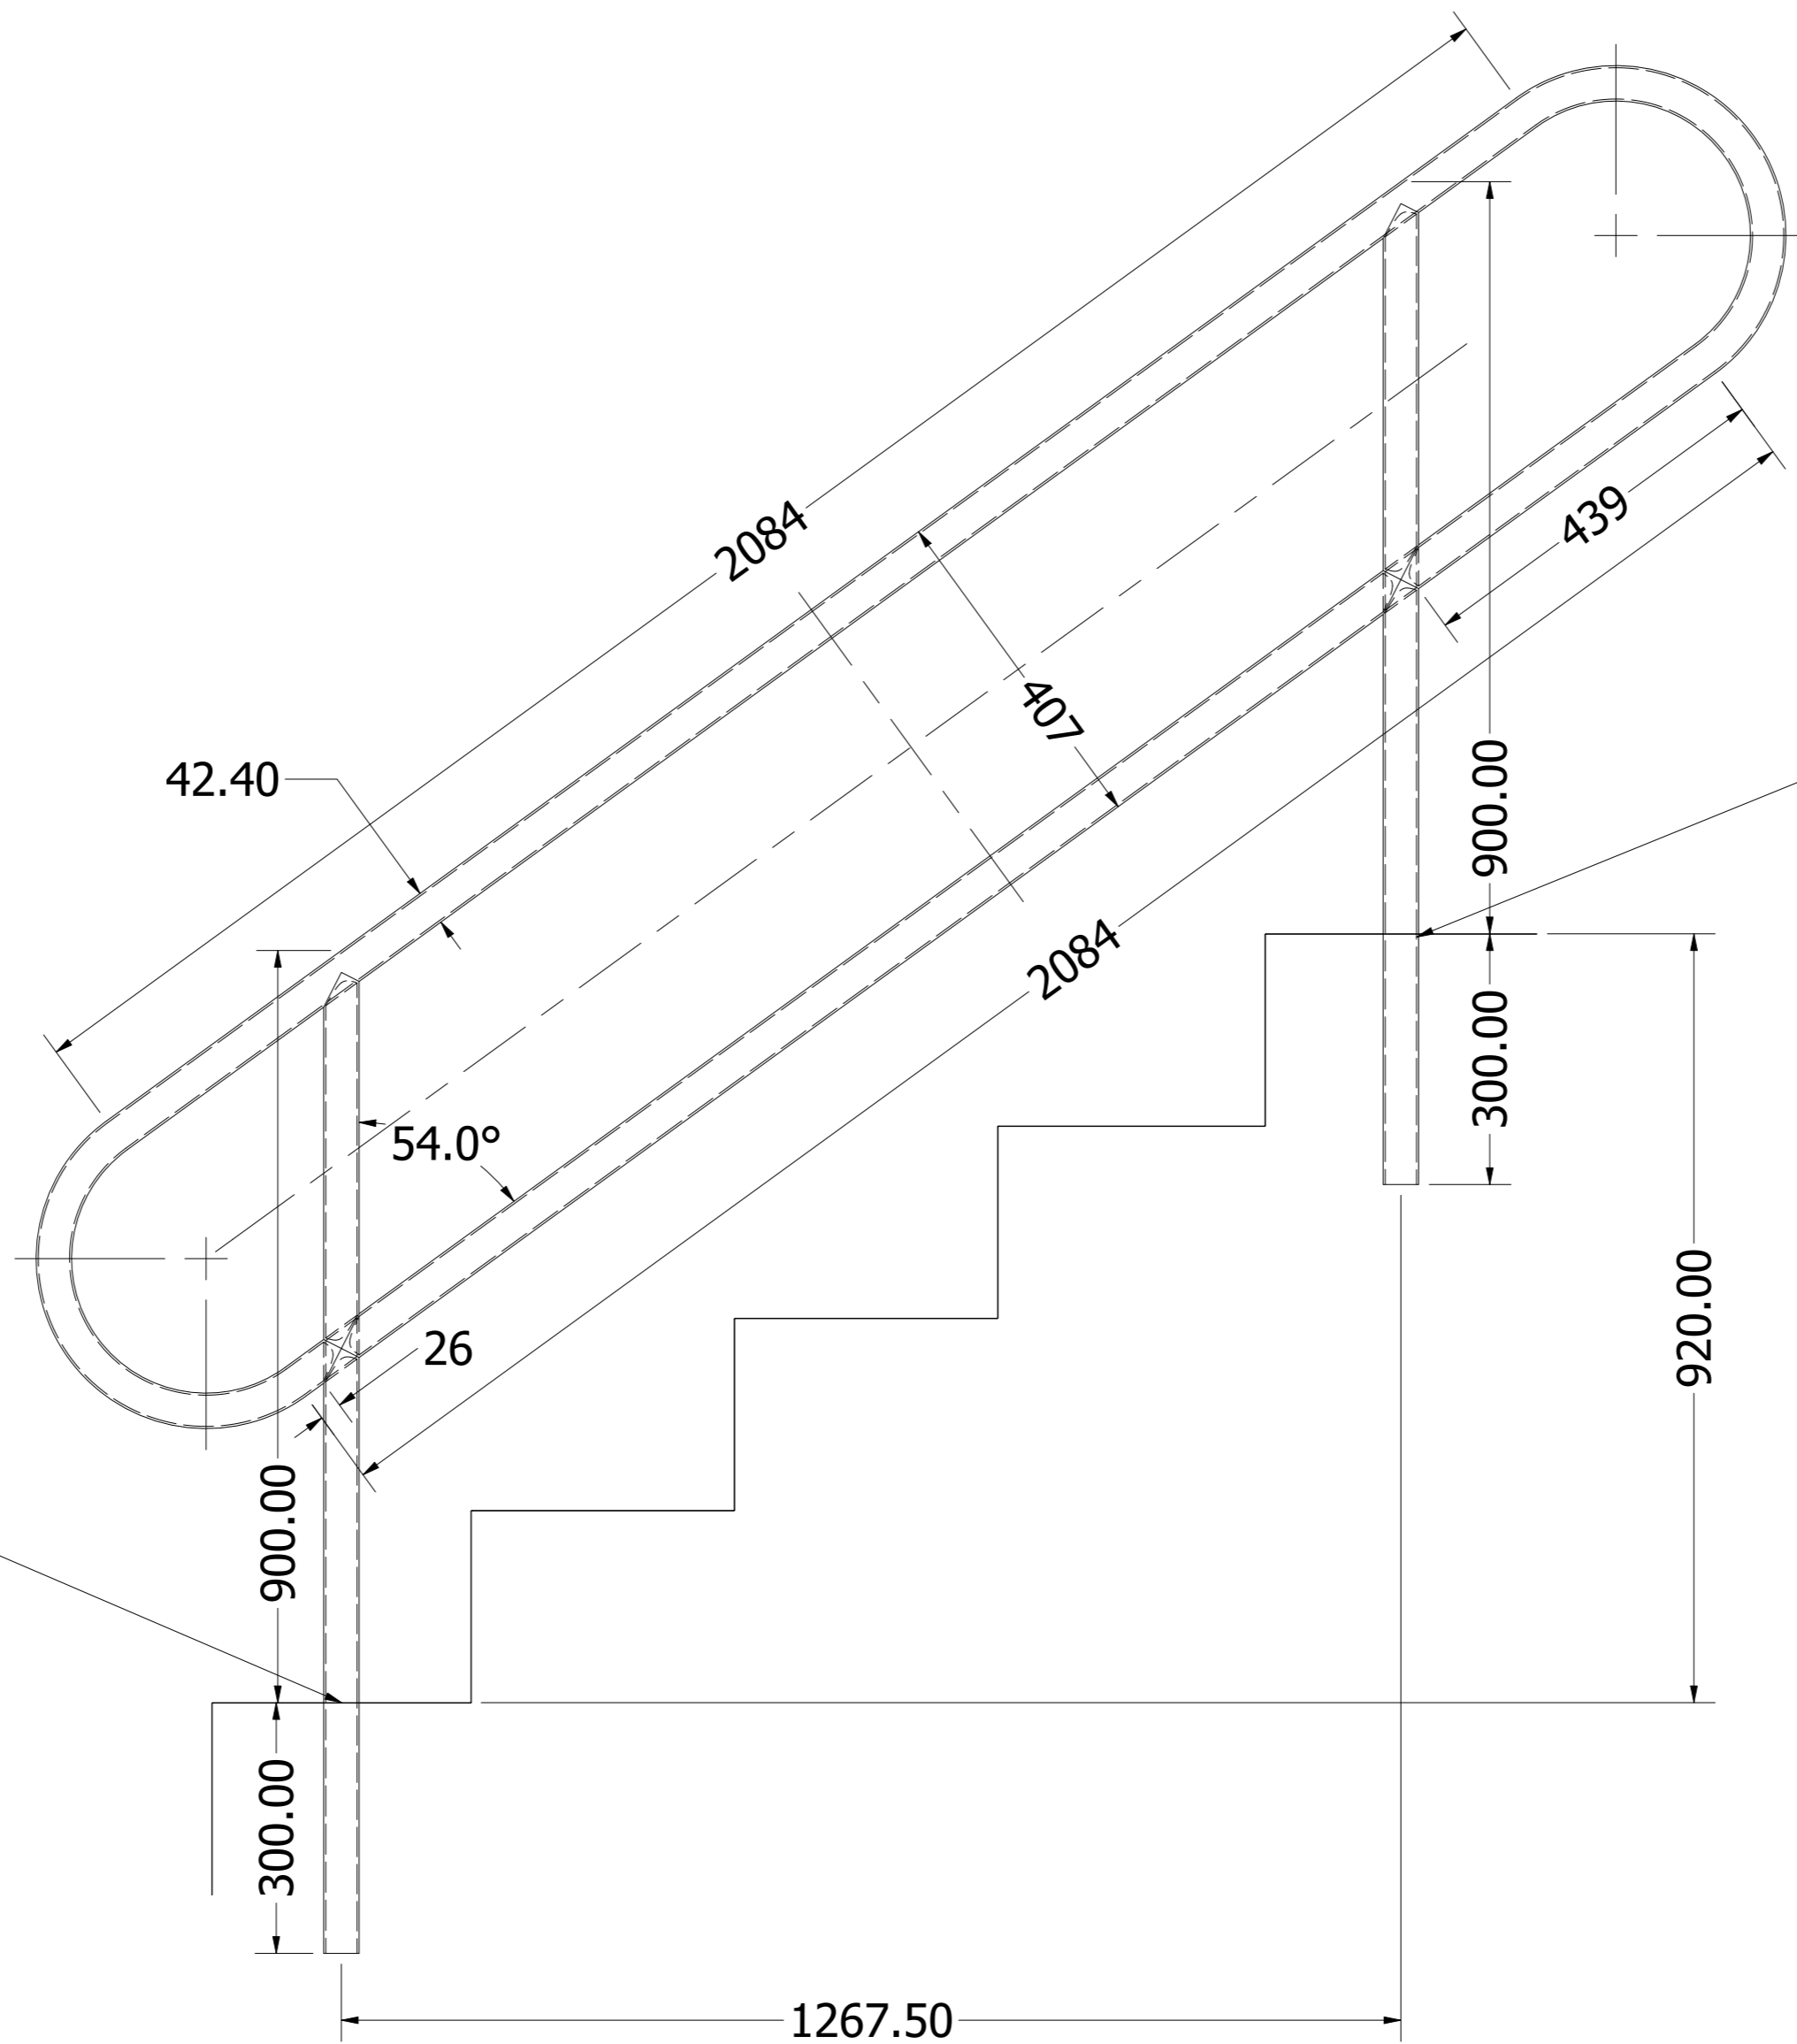

316 Stainless Steel Mirror Polished

Base Plate to slide over legs (not fixed)
130mm diameter - no fixings holes

Base Plate to slide over legs (not fixed)
130mm diameter - no fixings holes

URBAN STREET DESIGNS LTD.
ST MARYS STREET, NELSON, BB9 7BA.
TEL: +44 (0)1282 507 656
EMAIL: sales@urbanstreetdesigns.co.uk
WEB PAGE: www.urbanstreetdesigns.co.uk

IF IN DOUBT ASK!

DRAWN BY:	LizUSD	REPORT ALL ERRORS TO DRAWING OFFICE
DATE:	14/05/2018	 3rd ANGLE PROJECTION
SCALE:	1 / 8	
PAGE SIZE:	A2	PAGE No: 1 / 1
ALL DIMENSIONS ARE IN MILLIMETRES		

URBAN STREET DESIGNS LTD

MATERIAL + SPEC:	
FINISH:	
DESCRIPTION/NOTES:	

DRAWING NUMBER:		REV:	
PART NUMBER:	Swimming Pool Handrail		
CUSTOMER REF. DWG No: